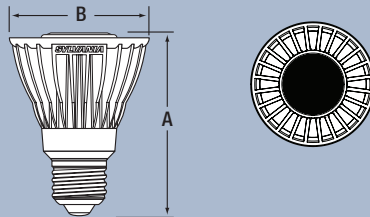

1. Hours lifetime with 70% lumen maintenance 2. Thermally stable typical lumens (±10%) 3. Thermally stable typical CCT (±10%)
 4. CRI – Color Rendering Index

Ordering Guide

LED	8	PAR20	/	DIM	/	830	/	NFL	25
LED Lamps and Retrofits	Wattage: 8	Lamp Type: PAR20		Dimmable		CRI, CCT: 830: 80+ CRI, 3000K CCT		Beam Type: NFL: Narrow Flood	Beam Angle: 25°

Lamp Dimensions

	(A) MOL (inches)	(B) Diameter (inches)
LED8PAR20/DIM	3.4	2.6

Illuminance Cone Diagrams

Similar Halogen	50PAR20	LED8PAR20/DIM/830/NFL25			Similar Halogen	50PAR20	LED8PAR20/DIM/830/FL36		
		Wattage	Lumens	CBCP (cd)			Wattage	Lumens	CBCP (cd)
		8	350	1260			8	350	713
				25					36
Watts (W)	50				Watts (W)	50			
Avg. Rated Life (hrs)	2,500	Distance feet	Footcandles*	Diameter feet	Avg. Rated Life (hrs)	2,500	Distance feet	Footcandles*	Diameter feet
Lumens	550	2	315	0.9	Lumens	550	2	178	1.3
CBCP (cd)	1200	4	79	1.8	CBCP (cd)	900	4	45	2.6
Beam Angle	30°	6	35	2.7	Beam Angle	40°	6	20	3.9
		8	20	3.5			8	11	5.2
		10	13	4.4			10	7	6.5